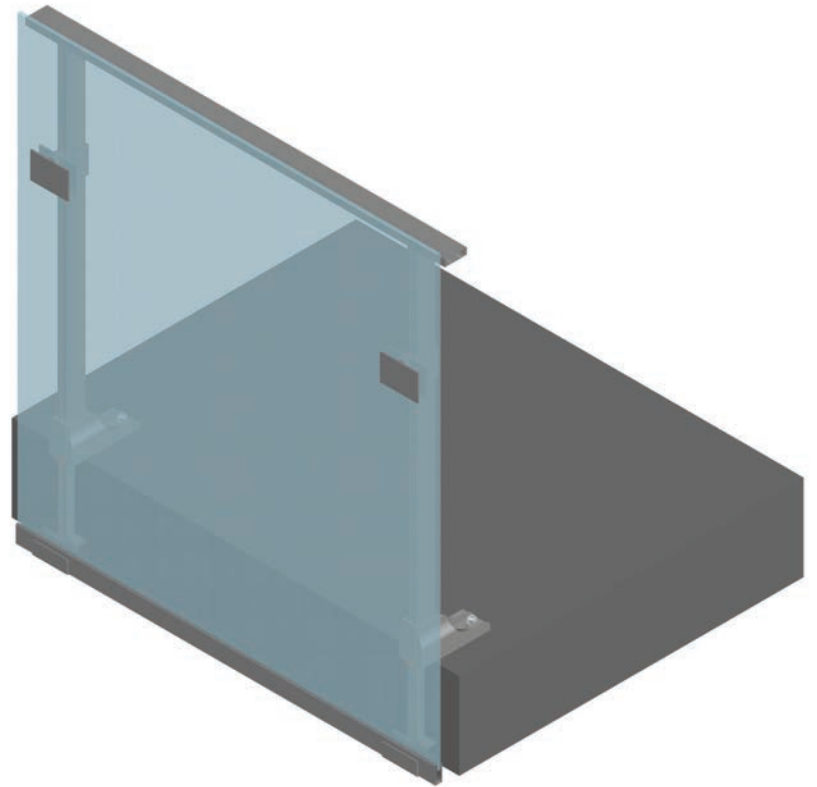

Glass railing to be installed in front of slab

COLLECTION V - ALUMINUM AND GLASS

■ **MODEL VE225**
Slab cover-Bypass exposed glass

VE225 ■ Glass railing to be installed in front of slab

Type of handrail

Square
62,5mm x 32 mm
(2 ½" x 1 ¼")

Rounded
67,5mm
(2 ½")

Glass is available in 6 mm to 10 mm (¼" to ⅜") thickness, tempered or laminated. Various colors of aluminum and glass patterns available.

Standard Colors

* other colors and finishes
available on custom orders