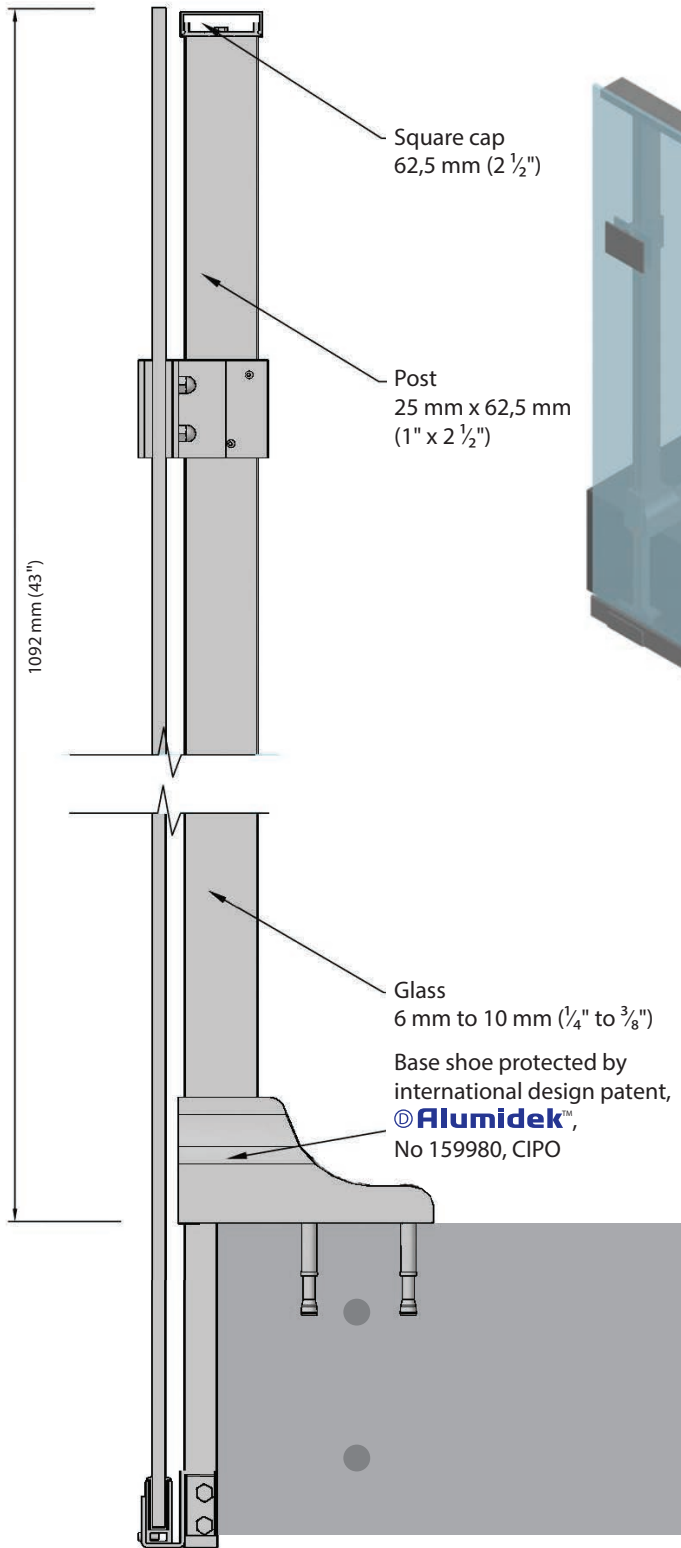

Glass railing to be installed in front of slab

COLLECTION V - ALUMINUM AND GLASS

■ **MODEL VE225**
Slab cover-Bypass exposed glass

VE225 ■ Glass railing to be installed in front of slab

Type of handrail

Square
62,5mm x 32 mm
(2 ½" x 1 ¼")

Rounded
67,5mm
(2 ½")

Glass is available in 6 mm to 10 mm (¼" to ⅜") thickness, tempered or laminated. Various colors of aluminum and glass patterns available.

Standard Colors

* other colors and finishes
available on custom orders