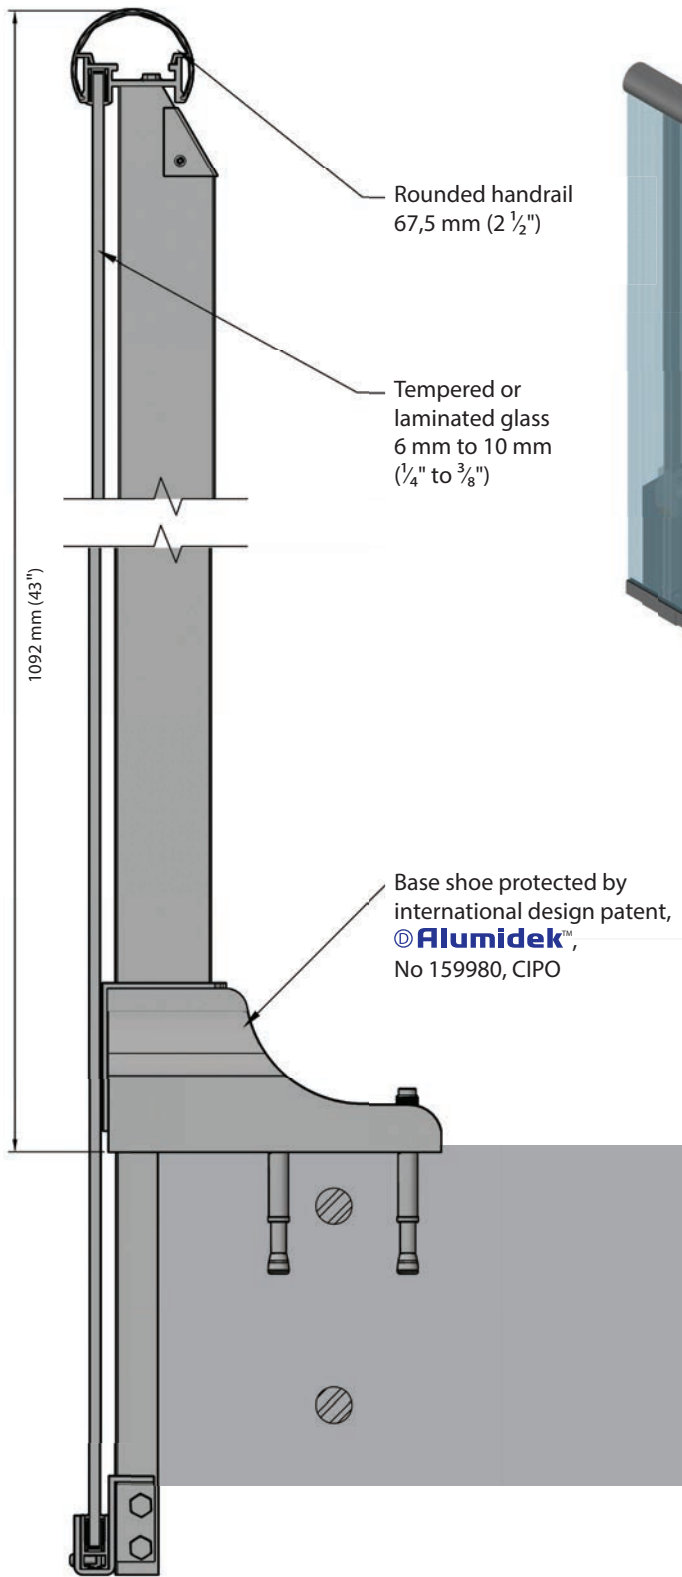

Glass railing to be installed in front of slab

COLLECTION V - ALUMINUM AND GLASS

■ **MODEL V225**
Slab cover-Bypass glass

V225 ■ Glass railing to be installed in front of slab

Type of handrail

Square
67,5 mm x 32 mm
(2 1/2" x 1 1/4")

Rounded
67,5 mm
(2 1/2")

Glass is available in 6 mm to 10 mm (1/4" to 3/8") thickness, tempered or laminated. Various colors of aluminum and glass patterns available.

Standard Colors

* other colors and finishes available on custom orders