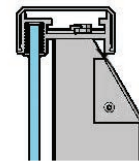

Glass railing to be installed in front of slab

COLLECTION V - ALUMINUM AND GLASS

■ **MODEL V225**
Slab cover-Bypass glass

V225 ■ Glass railing to be installed in front of slab

Type of handrail

Square
67,5 mm x 32 mm
(2 1/2" x 1 1/4")

Rounded
67,5 mm
(2 1/2")

Glass is available in 6 mm to 10 mm (1/4" to 3/8") thickness, tempered or laminated. Various colors of aluminum and glass patterns available.

Standard Colors

* other colors and finishes available on custom orders