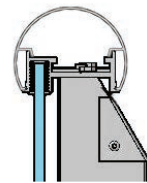

Glass railing to be installed in front of slab

COLLECTION V - ALUMINUM AND GLASS

■ **MODEL V225**
Slab cover-Bypass glass

V225 ■ Glass railing to be installed in front of slab

Type of handrail

Square
67,5 mm x 32 mm
(2 1/2" x 1 1/4")

Rounded
67,5 mm
(2 1/2")

Glass is available in 6 mm to 10 mm (1/4" to 3/8") thickness, tempered or laminated. Various colors of aluminum and glass patterns available.

Standard Colors

* other colors and finishes available on custom orders