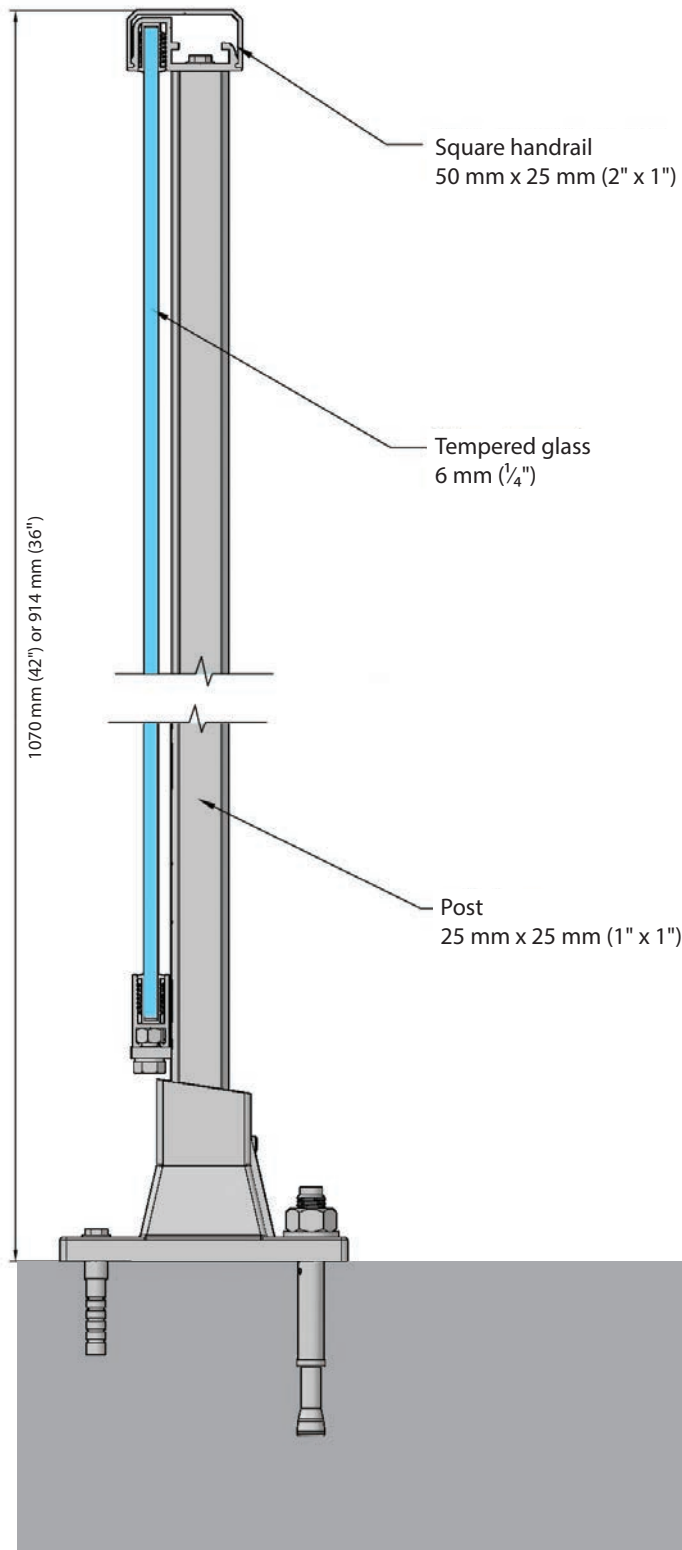

Glass railing to be installed on slab

COLLECTION V - ALUMINUM AND GLASS

MODEL V100

Residential and multi-tenant applications

V100 ■ Glass railing to be installed on slab

Various aluminum colors
and glass patterns available.

Type of handrail

Square
50 x 25 mm
(2" x 1")

Rounded
57 mm
(2 1/4")

Standard Colors

Anodized grey Commercial brown White Black

** other colors and finishes
available on custom orders*