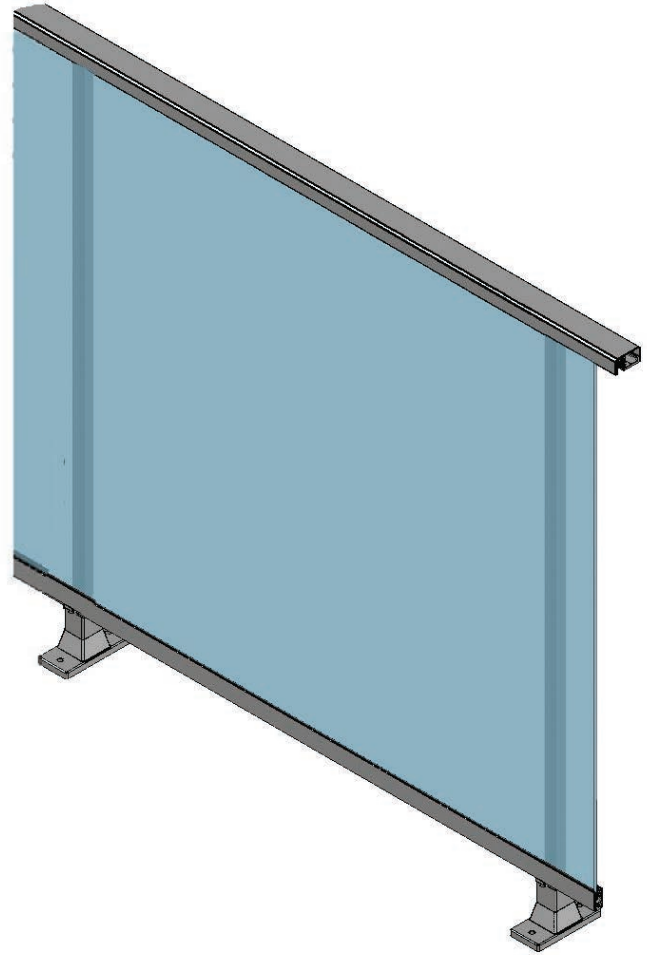

Glass railing to be installed on slab

COLLECTION V - ALUMINUM AND GLASS

MODEL V100

Residential and multi-tenant applications

V100 ■ Glass railing to be installed on slab

Various aluminum colors
and glass patterns available.

Type of handrail

Square
50 x 25 mm
(2" x 1")

Rounded
57 mm
(2 1/4")

Standard Colors

Anodized grey Commercial brown White Black

** other colors and finishes
available on custom orders*