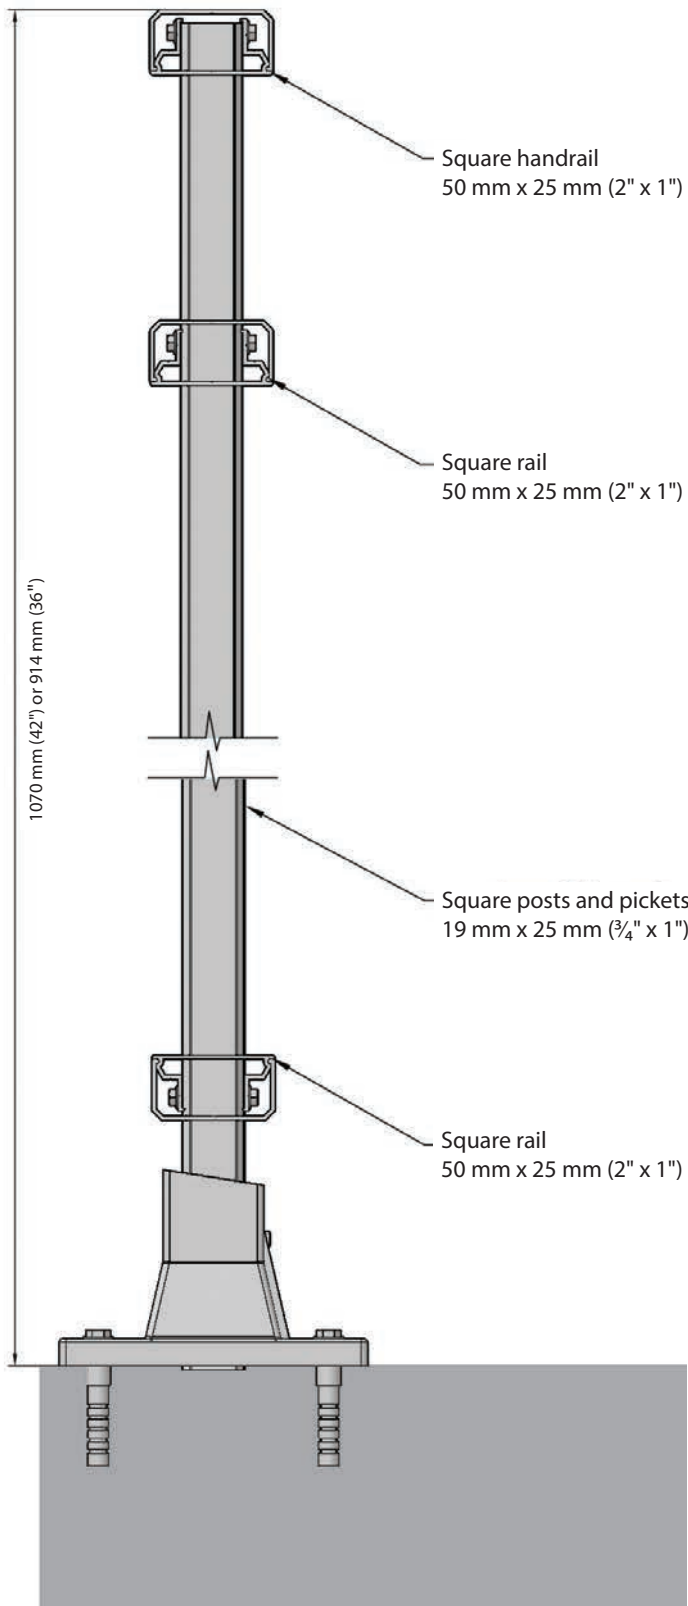

**Railing with double handrail
and pickets of 1" x 1"**

COLLECTION B - ALUMINUM WITH PICKETS

MODEL BD100

BD100 ■ Railing with double handrail and pickets of 1" x 1"

Type of pickets

Straight pickets

Curved pickets

Type of handrail

Square
50 x 25 mm
(2" x 1")

Rounded
57mm
(2 1/4")

Standard colors

Anodized grey Commercial brown White Black

** other colors and finishes available on custom orders*