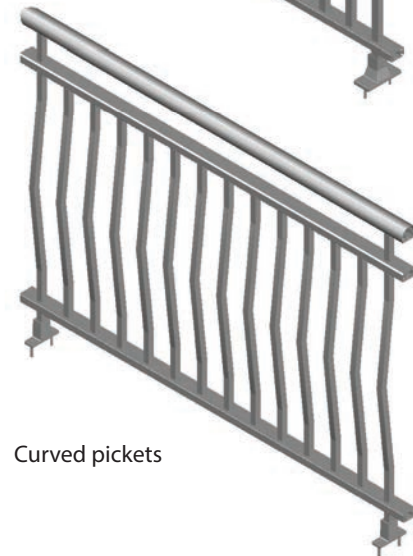

**Railing with double handrail
and pickets of 1" x 1"**

COLLECTION B - ALUMINUM WITH PICKETS

MODEL BD100

BD100 ■ Railing with double handrail and pickets of 1" x 1"

Type of pickets

Straight pickets

Curved pickets

Type of handrail

Square
50 x 25 mm
(2" x 1")

Rounded
57mm
(2 1/4")

Standard colors

Anodized grey Commercial brown White Black

** other colors and finishes available on custom orders*