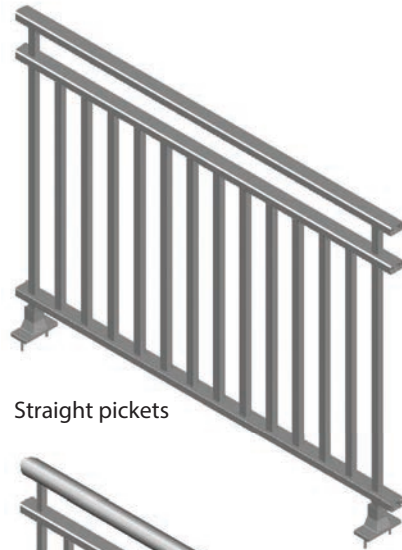

**Railing with double handrail
and pickets of 1" x 1"**

COLLECTION B - ALUMINUM WITH PICKETS

MODEL BD100

BD100 ■ Railing with double handrail and pickets of 1" x 1"

Type of pickets

Straight pickets

Curved pickets

Type of handrail

Square
50 x 25 mm
(2" x 1")

Rounded
57mm
(2 1/4")

Standard colors

Anodized grey Commercial brown White Black

** other colors and finishes available on custom orders*