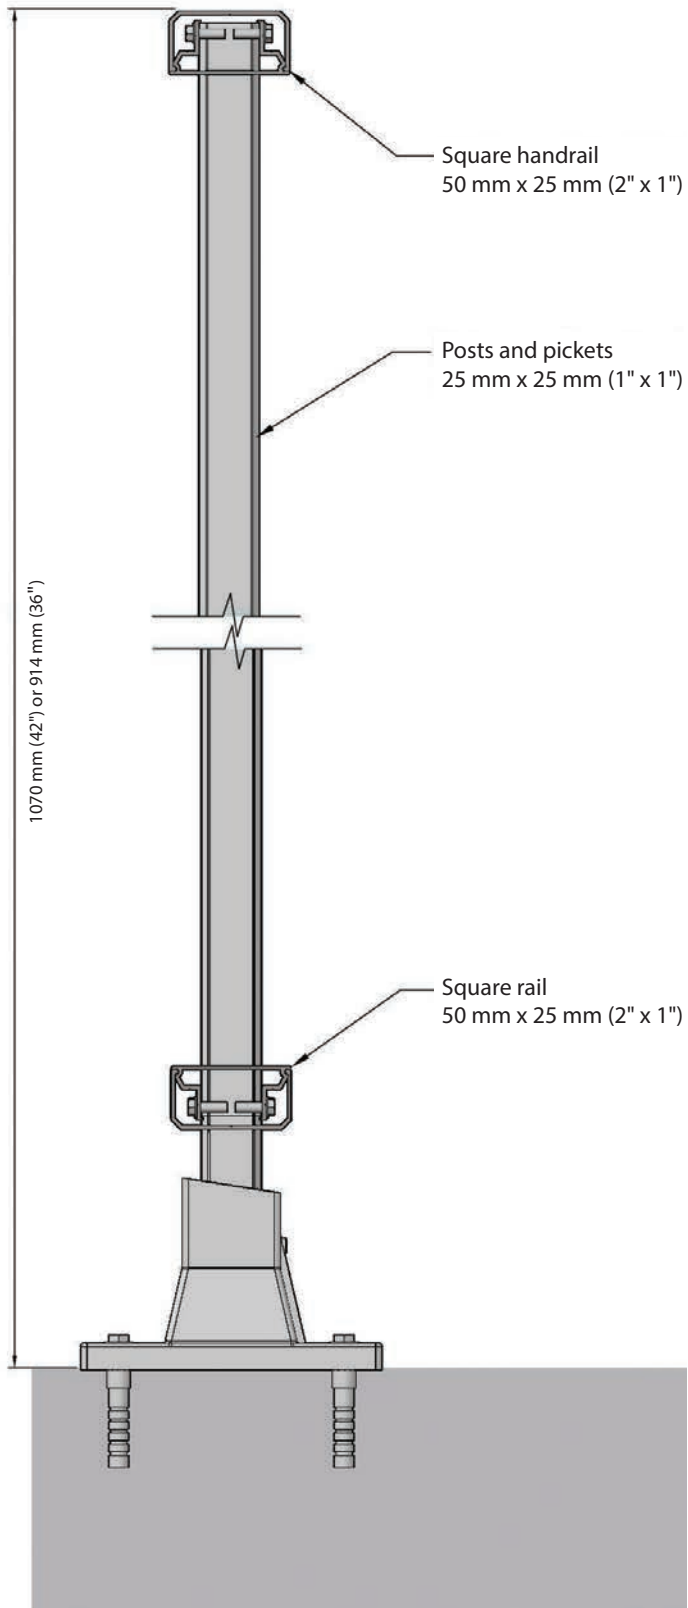

Railing with pickets of 1" x 1"

COLLECTION B - ALUMINUM WITH PICKETS

■ **MODEL B100**

B100 ■ Railing with pickets of 1" x 1"

Type of pickets

Straight pickets

Curved pickets

Type of handrail

Square
50 x 25 mm
(2" x 1")

Rounded
57mm
(2 1/4")

Standard colors

Anodized
grey

Commercial
brown

White

Black

** other colors and finishes
available on custom orders*