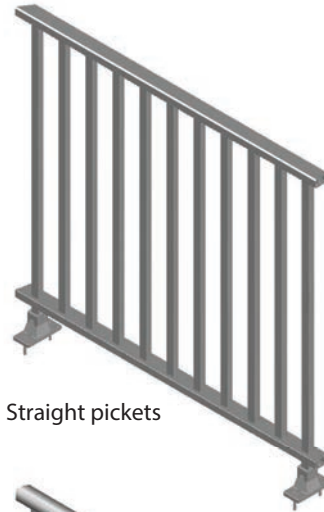

Railing with pickets of 1" x 1"

COLLECTION B - ALUMINUM WITH PICKETS

■ **MODEL B100**

B100 ■ Railing with pickets of 1" x 1"

Type of pickets

Straight pickets

Curved pickets

Type of handrail

Square
50 x 25 mm
(2" x 1")

Rounded
57mm
(2 1/4")

Standard colors

Anodized
grey

Commercial
brown

White

Black

** other colors and finishes
available on custom orders*