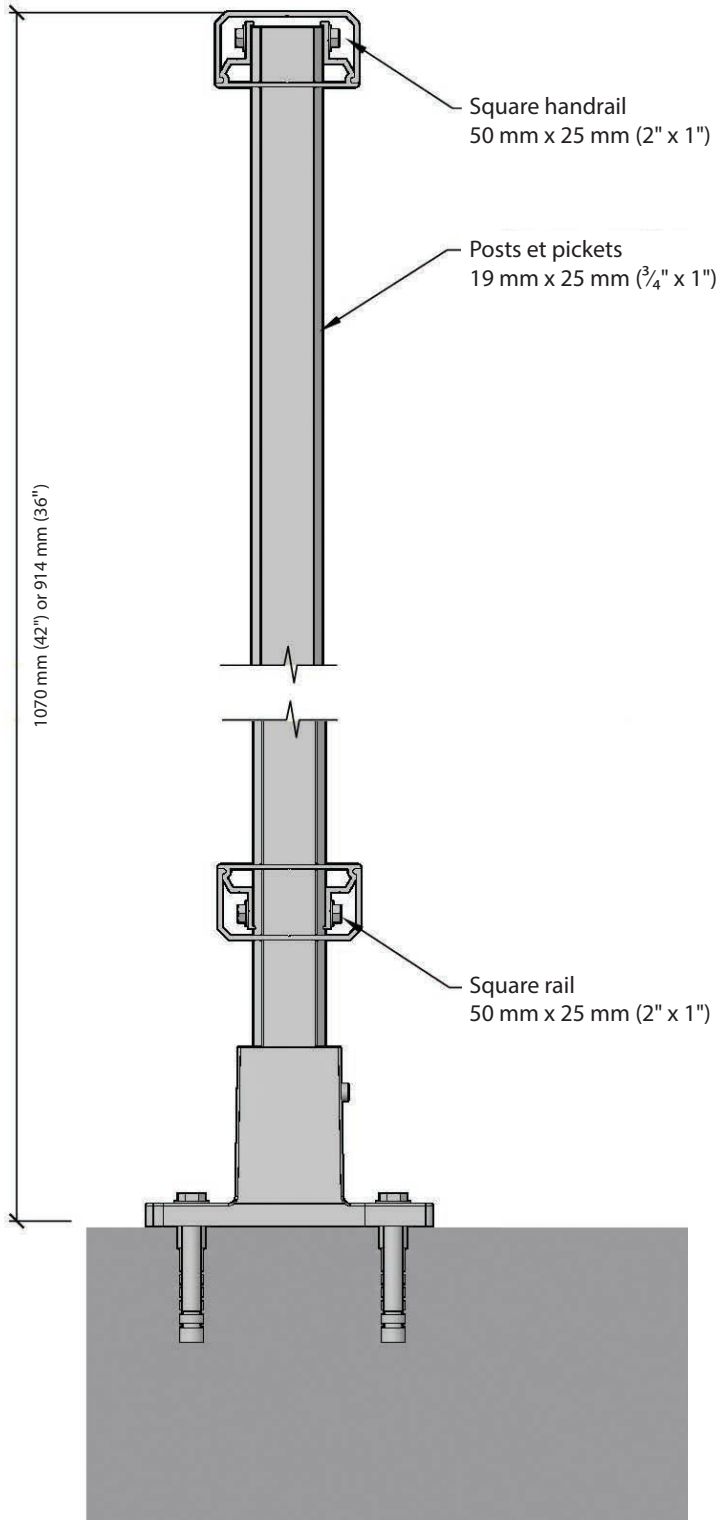

Railing with pickets of 3/4" x 1"

COLLECTION B - ALUMINUM WITH PICKETS

■ **MODEL B075**

B075 ■ Railing with pickets of 3/4" x 1"

Type of pickets

Type of handrail

Square
50 x 25 mm
(2" x 1")

Rounded
57mm
(2 1/4")